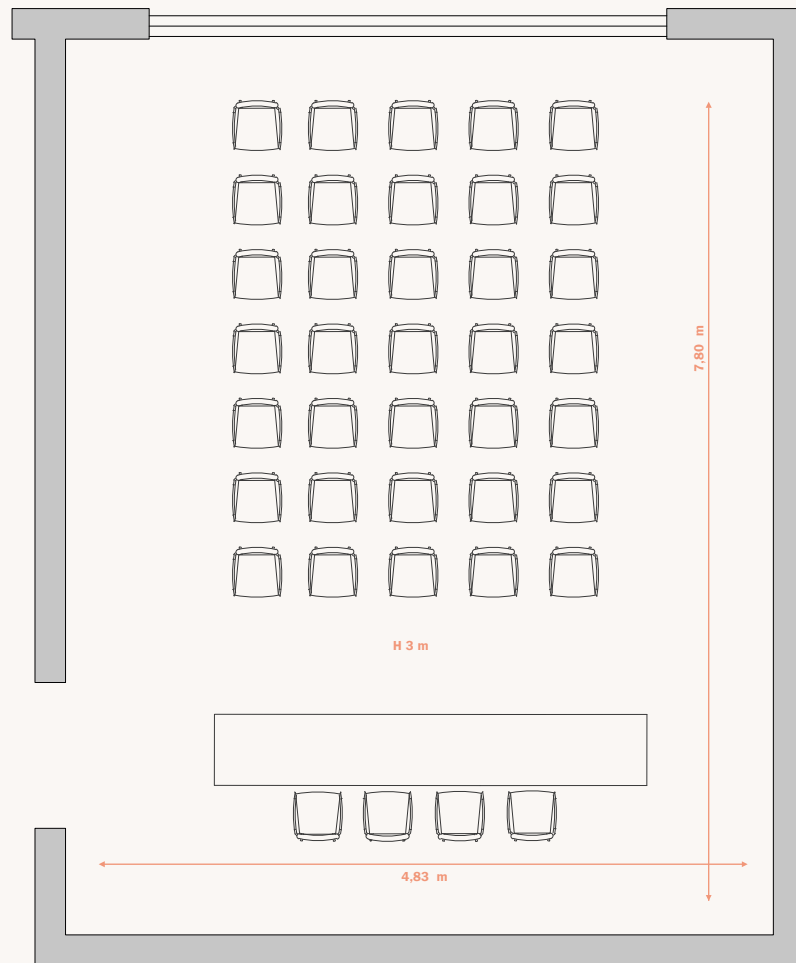

RUBINO ROOM

THIRD FLOOR

- Full HD projector
- 2x2 meters screen
- Audio system
- Wireless microphones
- Flip chart
- Wifi
- Basic Stationery
- Mineral water
- Daylight

SET UP	THEATRE	BOARD ROOM	U SHAPE	CLASS ROOM
CAPACITY	70	45	30	40

ROOMS	DIM MT.	MQ	THEATRE	BOARD ROOM	U-SHAPE	CLASS ROOM	CABARET
DIAMANTE	11,3X17,4	196 MQ	130	40	40	90	80
SMERALDO	11,3X11,4	129 MQ	80	40	40	50	40
ZAFFIRO	11,3X6	68 MQ	52	28	20	25	24
TOPAZIO	10,95X5,67	62 MQ	40	28	15	20	24
GIADA	13,59X5,6	76 MQ	40	20	15	18	24
RUBINO	15,85X5	79 MQ	70	45	30	25	40
CORALLO	12,31X5,86	72 MQ	50	28	20	22	32

HOTEL RUBENS
87 rooms

Via Rubens, 21
20148 → *Milano*
Tel. +39 02 40302
hotelrubensmilano.com

LEONARDO ROOM

FIRST FLOOR

- 55" monitor
- Flip chart
- Wifi
- Basic Stationery
- Mineral Water
- Daylight

SET UP	THEATRE	USHAPE
CAPACITY	40	16

RUBINO ROOM

FIRST FLOOR

- 55" projector
- Flip chart
- Wifi
- Basic Stationery
- Mineral Water
- Daylight

SET UP	BOARD ROOM
CAPACITY	10

FOR MORE INFORMATION PLEASE CONTACT:

MEETINGS@C-HOTELS.IT

T. +39 055 21 80 81 - M. +39 335 73 22 564