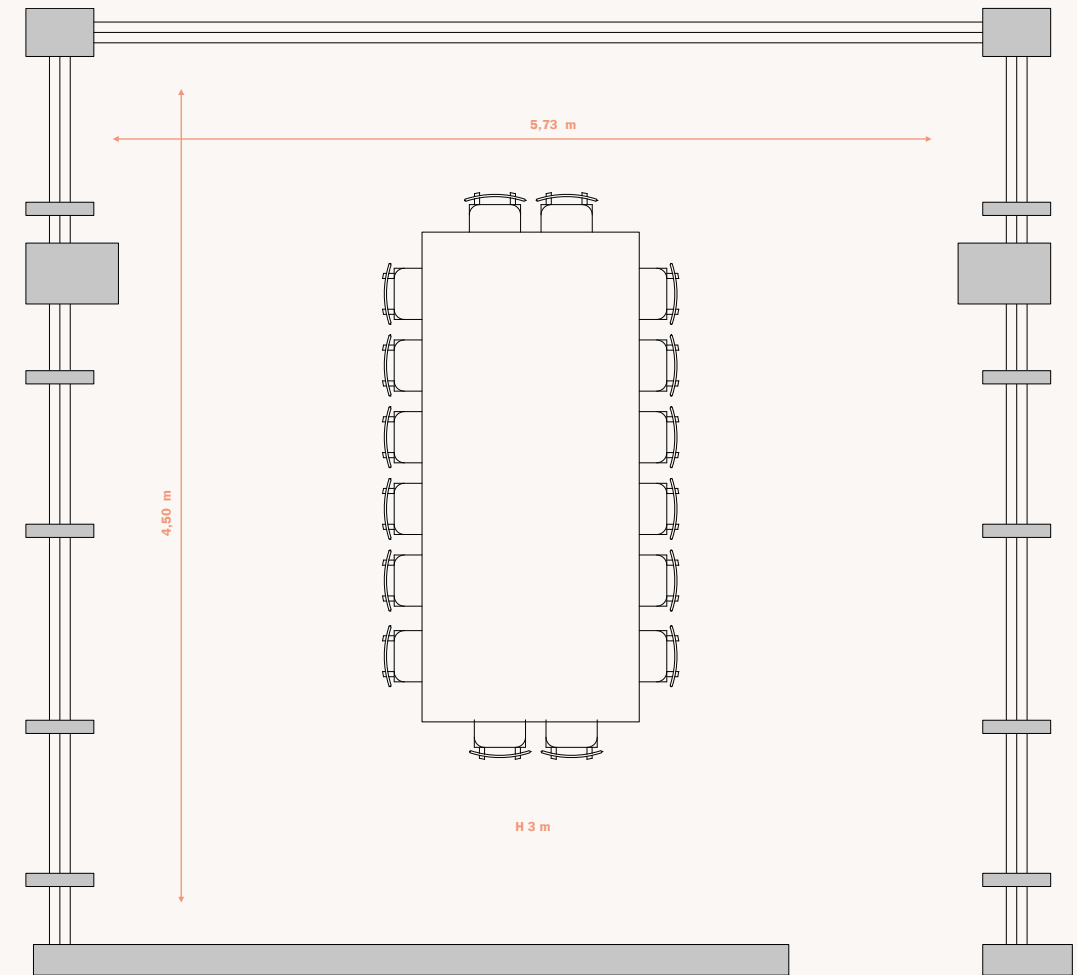

RUBINO ROOM

FIRST FLOOR

- 55" projector
- Flip chart
- Wifi
- Basic Stationery
- Mineral Water
- Daylight

SET UP	BOARD ROOM
CAPACITY	10