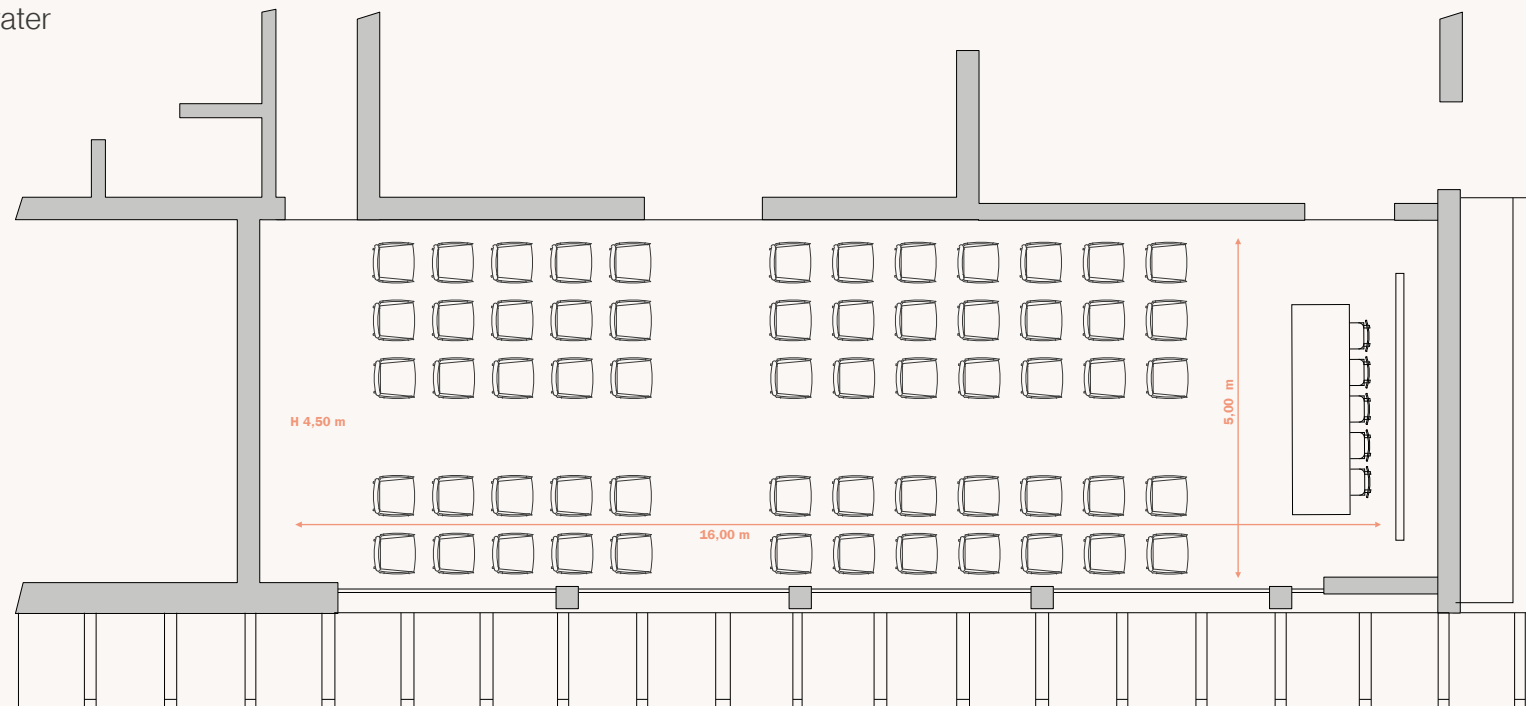

SET UP	THEATRE	BOARD ROOM	U SHAPE	CLASS ROOM
CAPACITY	40	20	15	18

TOPAZIO ROOM

BASEMENT FLOOR

- 55" monitor
- Flip chart
- Wifi
- Basic Stationery
- Mineral water

SET UP	THEATRE	BOARD ROOM	U SHAPE	CLASS ROOM
CAPACITY	40	28	25	36

RUBINO ROOM

THIRD FLOOR

- Full HD projector
- 2x2 meters screen
- Audio system
- Wireless microphones
- Flip chart
- Wifi
- Basic Stationery
- Mineral water
- Daylight

SET UP	THEATRE	BOARD ROOM	U SHAPE	CLASS ROOM
CAPACITY	70	45	30	40