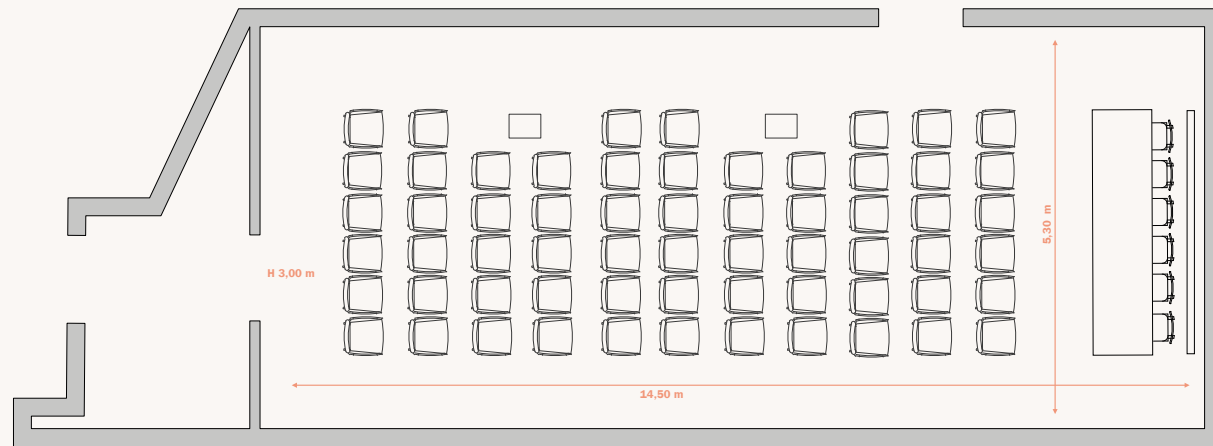

GROUND FLOOR

SET UP	THEATRE	BOARD ROOM	U SHAPE	CLASS ROOM
CAPACITY	50	28	30	36

DIAMANTE ROOM

- Full HD projector
- 5x4 meters screen
- Audio system
- Wireless microphones
- Flip chart
- Wifi
- Basic Stationery
- Mineral water
- Daylight

GROUND FLOOR

SET UP	THEATRE	BOARD ROOM	U SHAPE	CLASS ROOM
CAPACITY	150	40	40	90

GIADA ROOM

BASEMENT FLOOR

- Full HD projector
- 2x2 meters screen
- Audio system
- Flip chart
- Wifi
- Basic Stationery
- Mineral water

SET UP	THEATRE	BOARD ROOM	U SHAPE	CLASS ROOM
CAPACITY	40	20	15	18

TOPAZIO ROOM

BASEMENT FLOOR

- 55" monitor
- Flip chart
- Wifi
- Basic Stationery
- Mineral water

SET UP	THEATRE	BOARD ROOM	U SHAPE	CLASS ROOM
CAPACITY	40	28	25	36

RUBINO ROOM

THIRD FLOOR

- Full HD projector
- 2x2 meters screen
- Audio system
- Wireless microphones
- Flip chart
- Wifi
- Basic Stationery
- Mineral water
- Daylight

SET UP	THEATRE	BOARD ROOM	U SHAPE	CLASS ROOM
CAPACITY	70	45	30	40