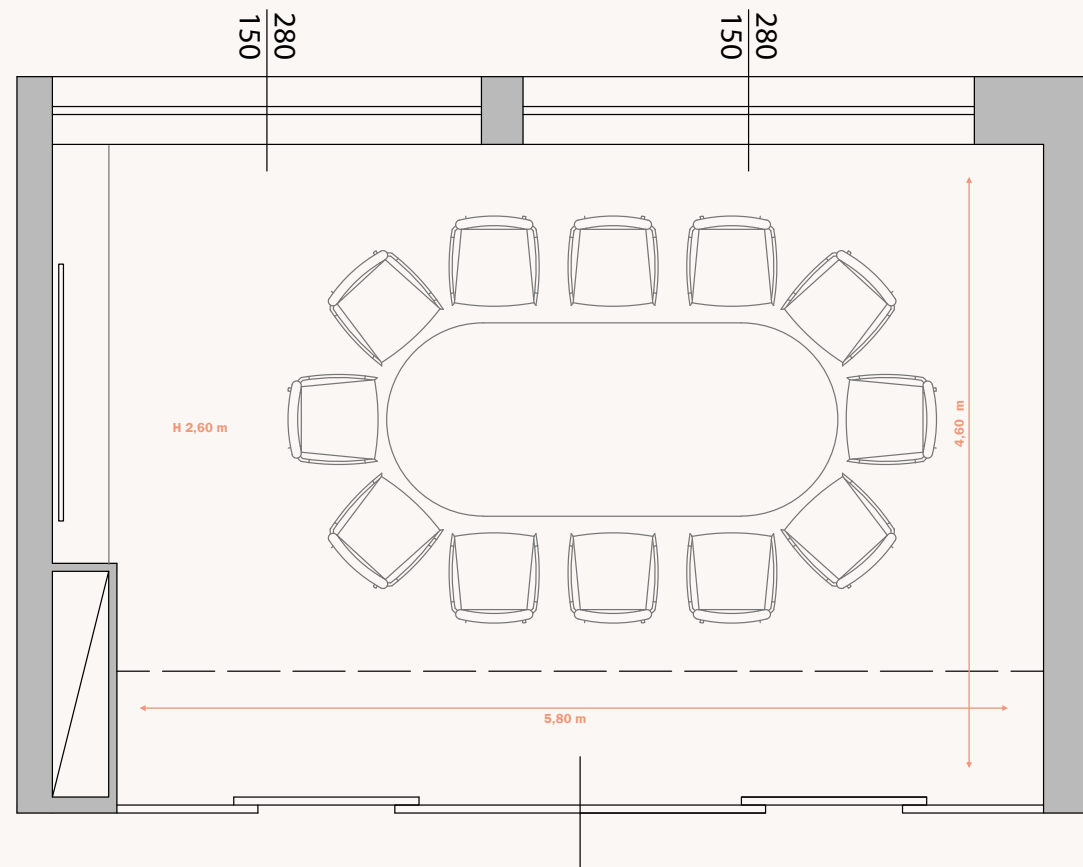

ATLANTIDE ROOM

55" monitor
Flip chart
Wifi
Basic Stationery
Mineral Water
Daylight

GROUND FLOOR