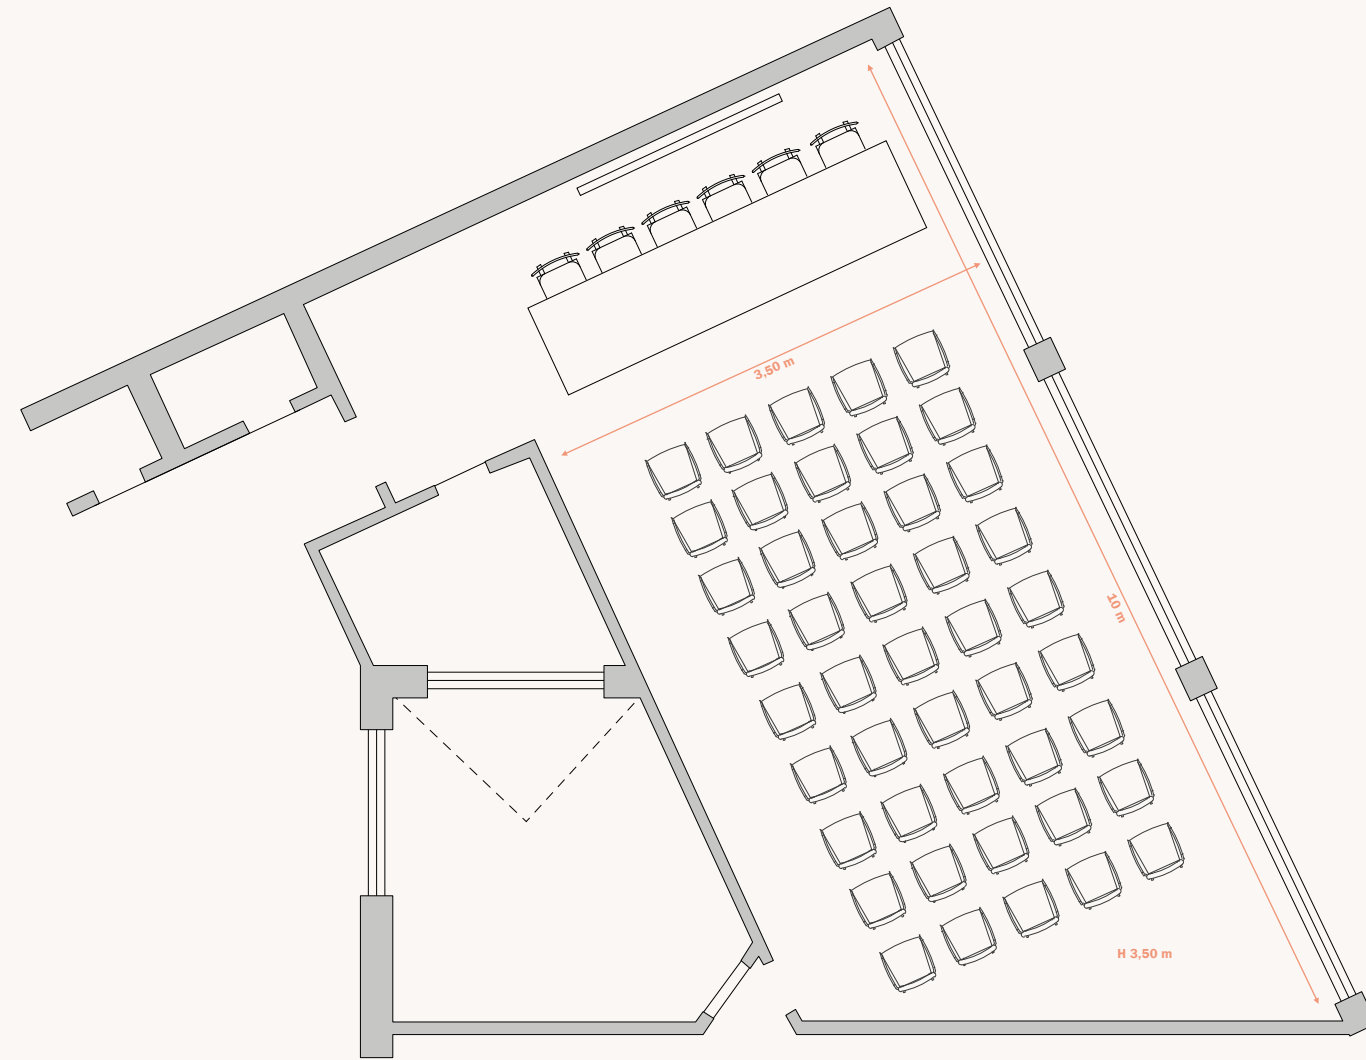

CAPACITY 12

HOTEL
CONCORDE
121 rooms

Viale Monza 132
20127 → *Milan*
Tel. +39 0226112020
hotelconcordemilano.com

CORALLO ROOM

- Full HD projector
- 2x2 meters screen
- Audio system
- Flip chart
- Wifi
- Basic Stationery
- Mineral water
- Daylight

GROUND FLOOR

SET UP	THEATRE	BOARD ROOM	U SHAPE	CLASS ROOM
CAPACITY	50	28	30	36

DIAMANTE ROOM

- Full HD projector
- 5x4 meters screen
- Audio system
- Wireless microphones
- Flip chart
- Wifi
- Basic Stationery
- Mineral water
- Daylight

GROUND FLOOR

SET UP	THEATRE	BOARD ROOM	U SHAPE	CLASS ROOM
CAPACITY	150	40	40	90

GIADA ROOM

BASEMENT FLOOR

- Full HD projector
- 2x2 meters screen
- Audio system
- Flip chart
- Wifi
- Basic Stationery
- Mineral water