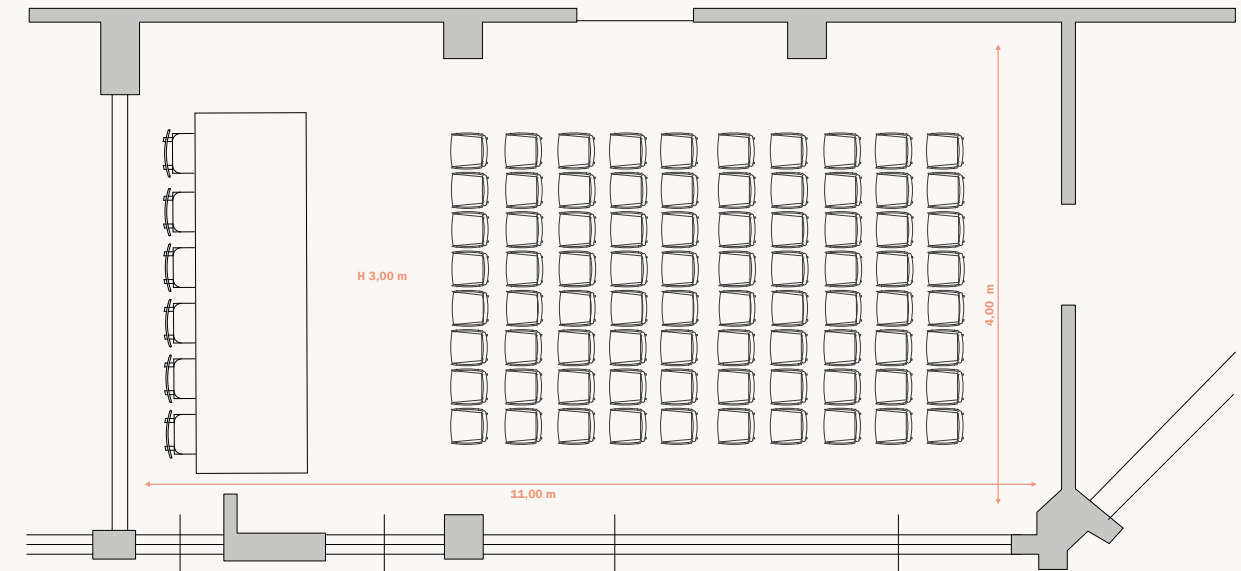

GROUND FLOOR

SET UP	THEATRE	BOARD ROOM	U SHAPE	CLASS ROOM
CAPACITY	50	28	30	36

DIAMANTE ROOM

- Full HD projector
- 5x4 meters screen
- Audio system
- Wireless microphones
- Flip chart
- Wifi
- Basic Stationery
- Mineral water
- Daylight

GROUND FLOOR

SET UP	THEATRE	BOARD ROOM	U SHAPE	CLASS ROOM
CAPACITY	150	40	40	90

GIADA ROOM

BASEMENT FLOOR

- Full HD projector
- 2x2 meters screen
- Audio system
- Flip chart
- Wifi
- Basic Stationery
- Mineral water

SET UP	THEATRE	BOARD ROOM	U SHAPE	CLASS ROOM
CAPACITY	40	20	15	18

TOPAZIO ROOM

BASEMENT FLOOR

- 55" monitor
- Flip chart
- Wifi
- Basic Stationery
- Mineral water

SET UP	THEATRE	BOARD ROOM	U SHAPE	CLASS ROOM
CAPACITY	40	28	25	36

RUBINO ROOM

THIRD FLOOR

- Full HD projector
- 2x2 meters screen
- Audio system
- Wireless microphones
- Flip chart
- Wifi
- Basic Stationery
- Mineral water
- Daylight

SET UP	THEATRE	BOARD ROOM	U SHAPE	CLASS ROOM
CAPACITY	70	45	30	40