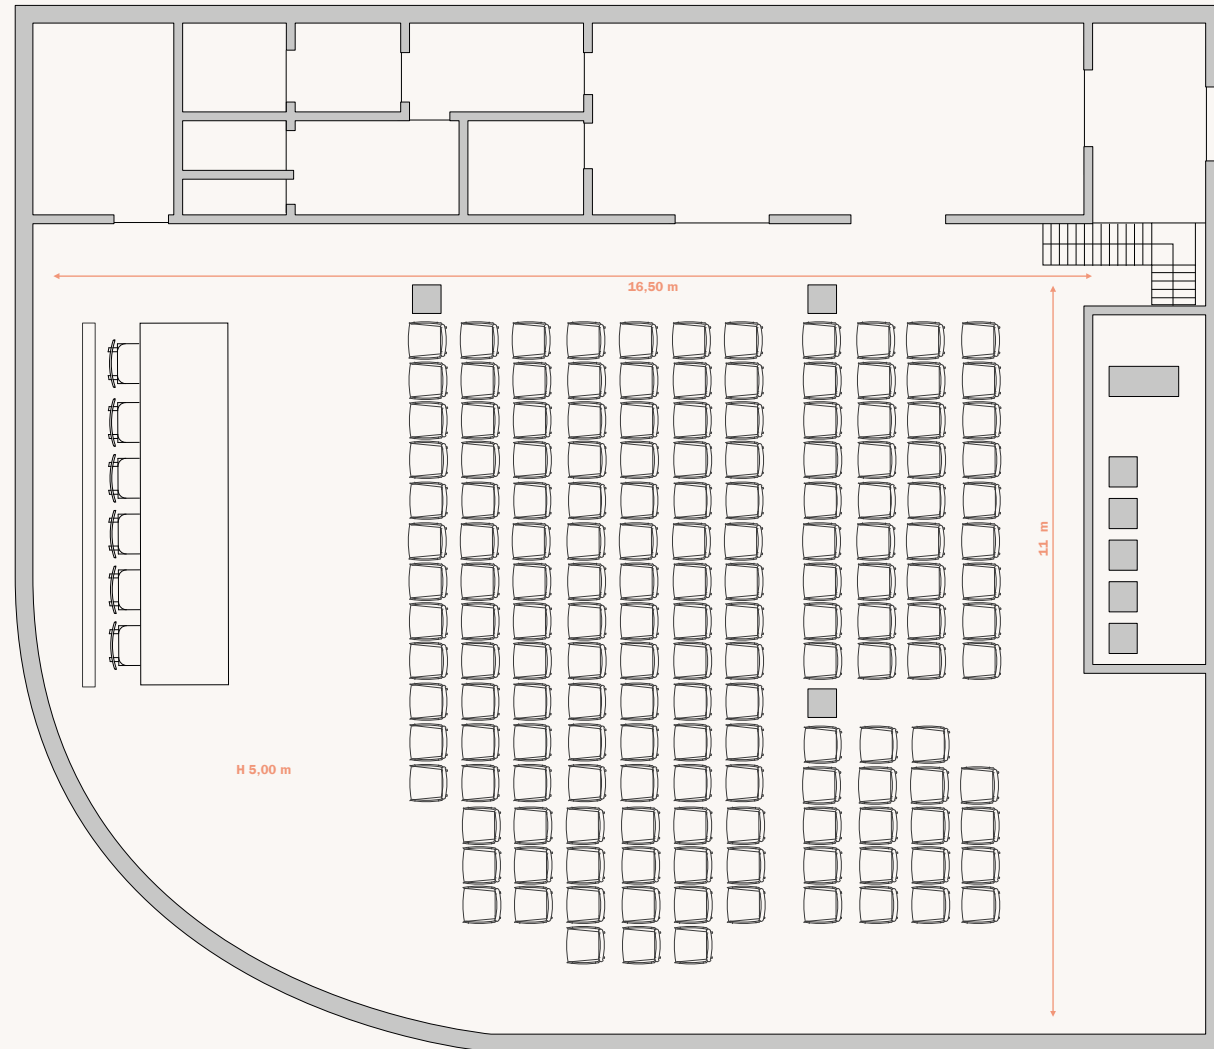

CAPACITY 12

HOTEL
CONCORDE
121 rooms

Viale Monza 132
20127 → *Milan*
Tel. +39 0226112020
hotelconcordemilano.com

CORALLO ROOM

- Full HD projector
- 2x2 meters screen
- Audio system
- Flip chart
- Wifi
- Basic Stationery
- Mineral water
- Daylight

GROUND FLOOR

SET UP	THEATRE	BOARD ROOM	U SHAPE	CLASS ROOM
CAPACITY	50	28	30	36

DIAMANTE ROOM

- Full HD projector
- 5x4 meters screen
- Audio system
- Wireless microphones
- Flip chart
- Wifi
- Basic Stationery
- Mineral water
- Daylight

GROUND FLOOR

SET UP	THEATRE	BOARD ROOM	U SHAPE	CLASS ROOM
CAPACITY	150	40	40	90

GIADA ROOM

BASEMENT FLOOR

- Full HD projector
- 2x2 meters screen
- Audio system
- Flip chart
- Wifi
- Basic Stationery
- Mineral water